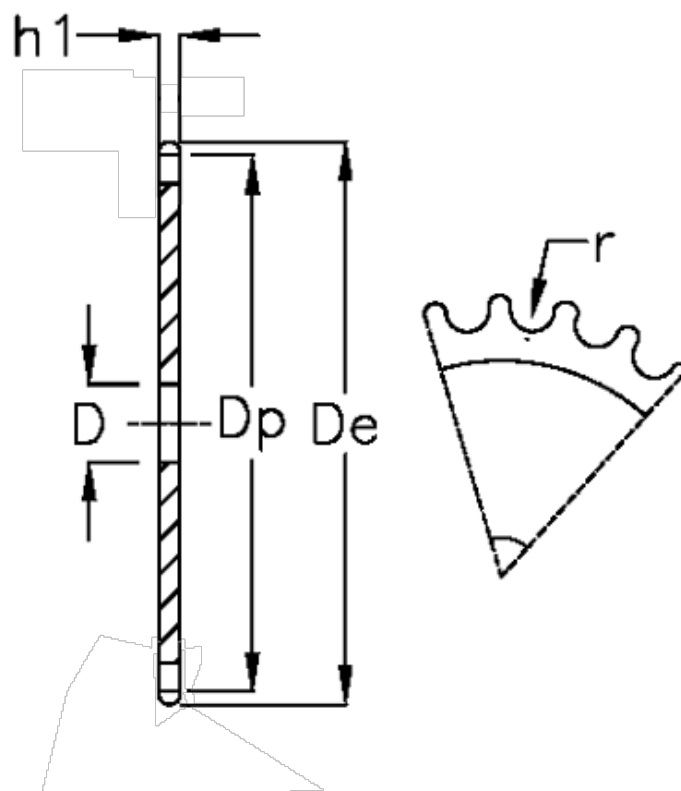

Article number: 616021012009

Description: Plate wheel 32 B-1 Z=9 simplex

Measures

C	= 6
D	= 25
De	= 169
Dp	= 148.54
For chain size	= 2 x 1 1/4
For chain type	= 32 B-1
h1	= 29.4
Number of teeth	= 9

$r = 29.21$